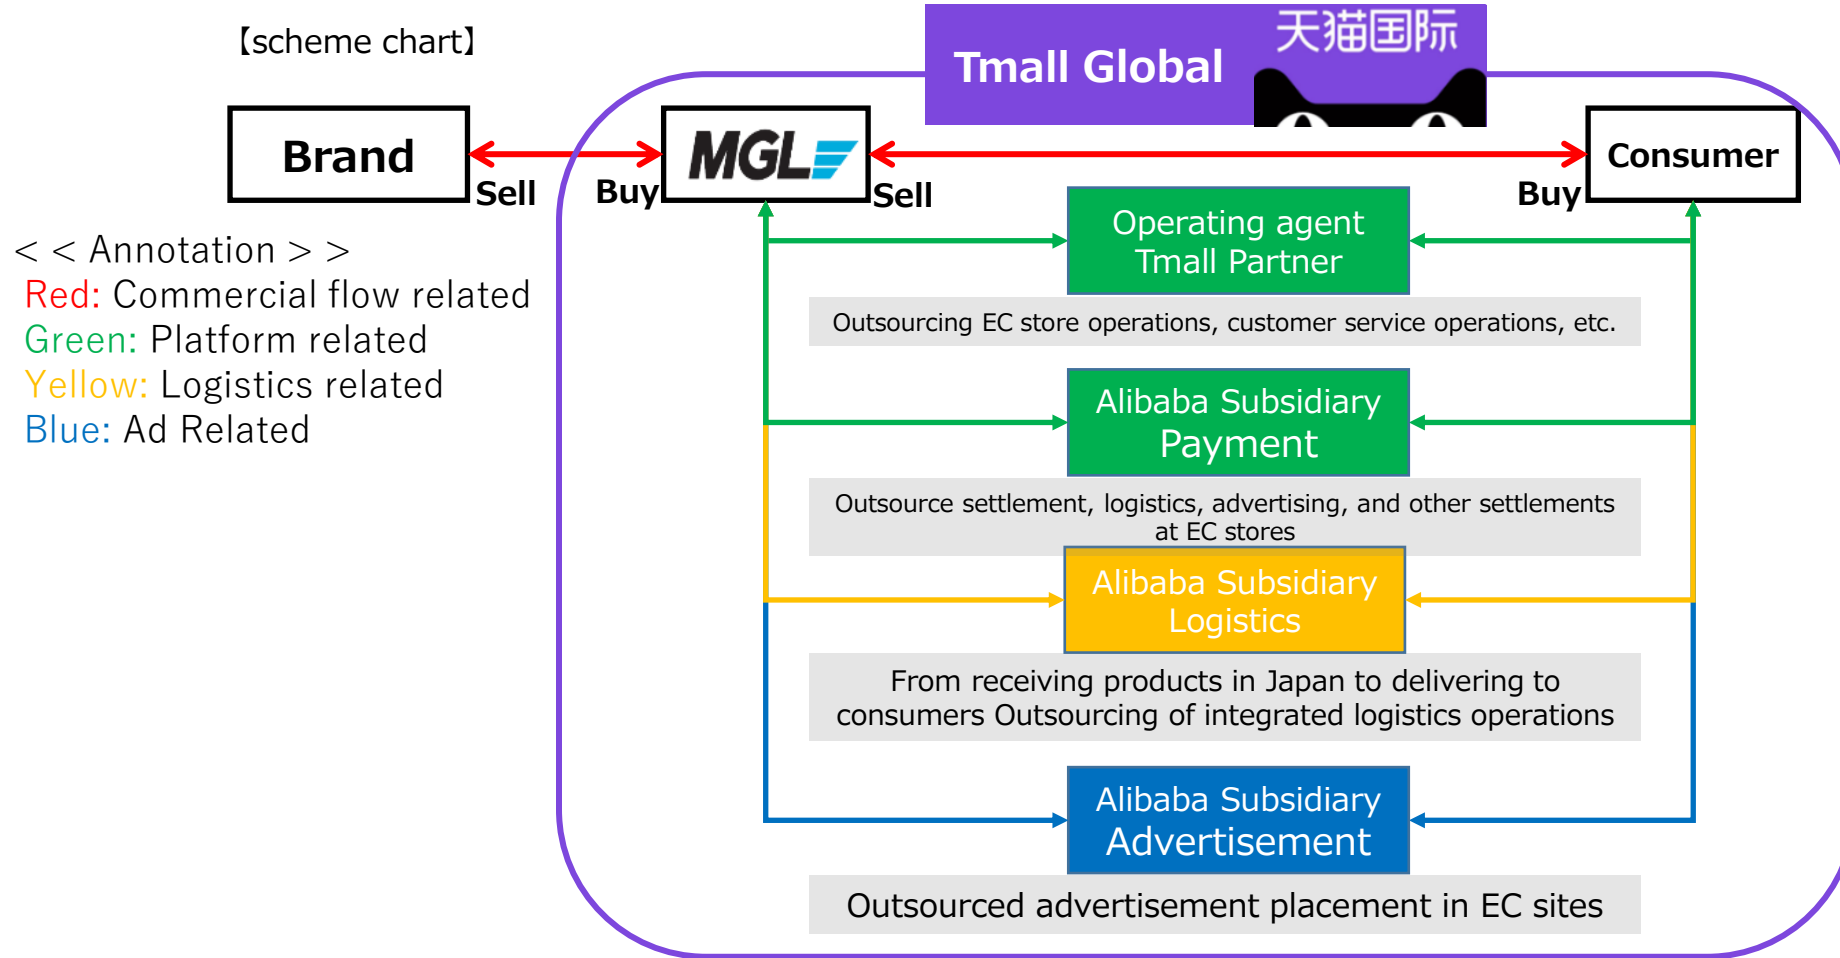

# Cross-border EC store operation (target country: China)

MITSUI & CO. GLOBAL LOGISTICS (MGL) manages cross-border EC (Tmall Global) stores in China by proxy. \*Logistics group company of Mitsui & Co. Ltd.

- Opened the store account on T-mall Global and the settlement account **in the name of MGL**
- **One-stop service** for EC site construction and operation, product sales, promotion, CS, payment collection, logistics (transportation and storage), etc.